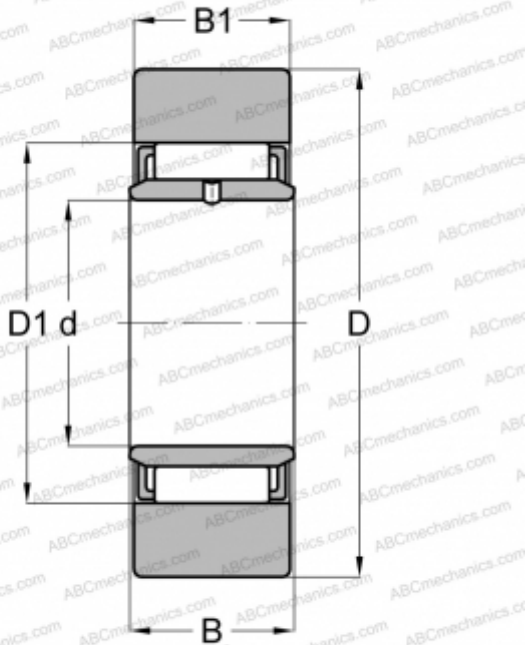

## STO 6 DZ TORRINGTON

Yoke type track roller

TYPE: Roller bearings, Yoke type track rollers, Without axial guidance, With an inner ring, Outer ring without ribs, cylindrical outer ring

### Technical specification

#### DIMENSIONS, MM

d	6,000
D	19,000
D1	13,000
B	10,000
B1	9,800