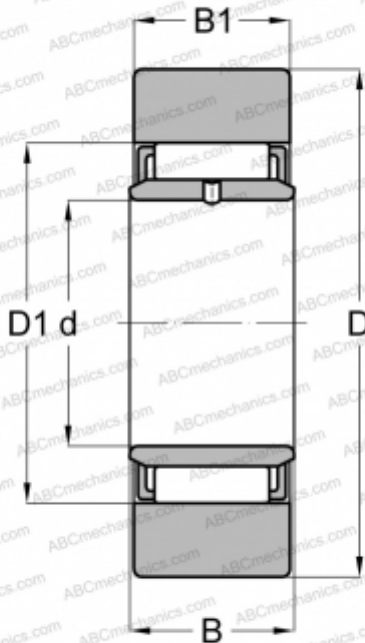

NAST 6 IKO

Yoke type track roller

TYPE: Roller bearings, Yoke type track rollers, Without axial guidance, With an inner ring, Outer ring without ribs, cylindrical outer ring

Technical specification

DIMENSIONS, MM

d	6,000
D	19,000
D1	10,000
B	10,000
B1	9,800

MANUFACTURER

[IKO](#)

INTERCHANGE

ABC	STO 6 X
INA	STO6-X-TV
FAG	STO 6 DZ
SKF	STO 6 TN X
TORRINGTON	STO 6 DZ
KOYO	STO6DZ
JNS	NAST6
NTN	NAB2/6XT2