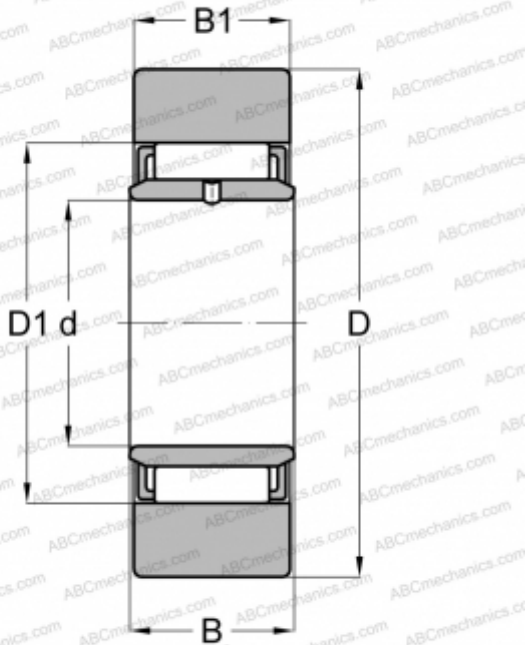

## STO6DZ KOYO

Yoke type track roller

TYPE: Roller bearings, Yoke type track rollers, Without axial guidance, With an inner ring, Outer ring without ribs, cylindrical outer ring

### Technical specification

#### DIMENSIONS, MM

d	6,000
D	19,000
D1	13,000
B	10,000
B1	9,800