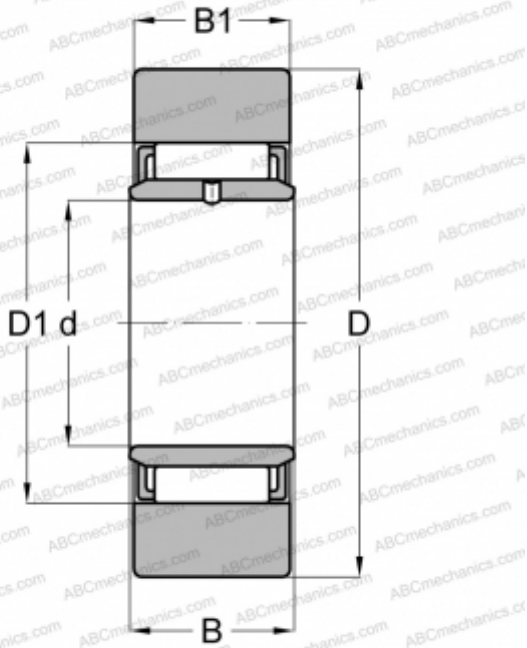

NAST6 JNS

Yoke type track roller

TYPE: Roller bearings, Yoke type track rollers, Without axial guidance, With an inner ring, Outer ring without ribs, cylindrical outer ring

Technical specification

DIMENSIONS, MM