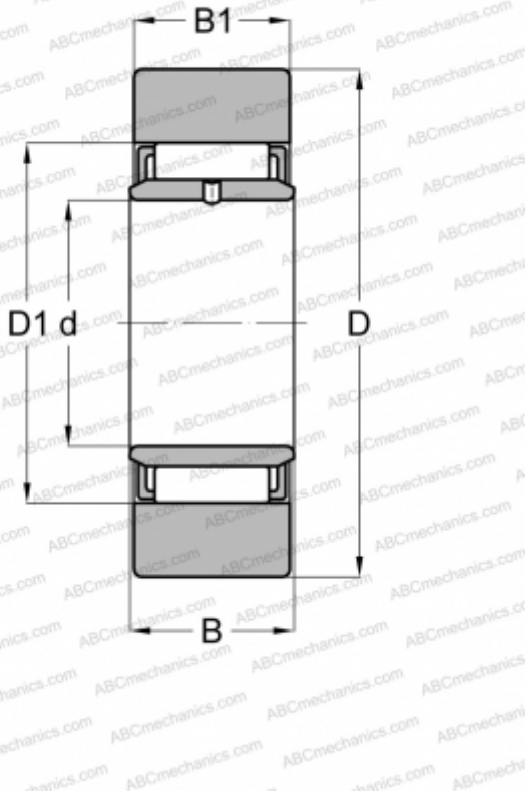

## NAB2/6XT2 NTN

Yoke type track roller

TYPE: Roller bearings, Yoke type track rollers, Without axial guidance, With an inner ring, Outer ring without ribs, cylindrical outer ring

### Technical specification

#### DIMENSIONS, MM

d	6,000
D	19,000
D1	13,000
B	10,000
B1	9,800