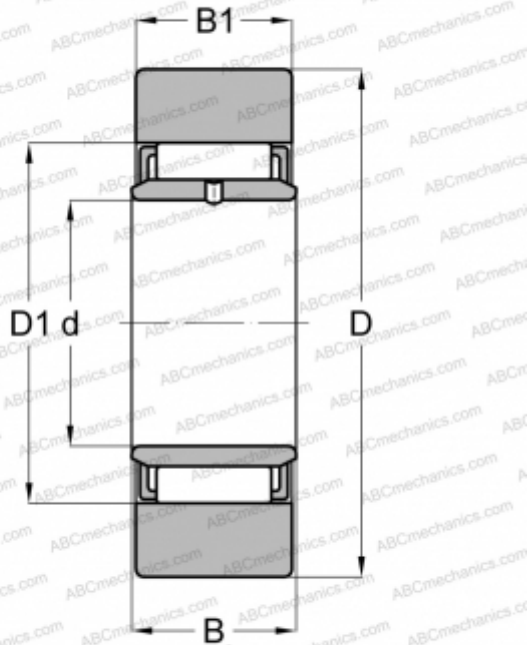

STO 8 X ABC

Yoke type track roller

TYPE: Roller bearings, Yoke type track rollers, Without axial guidance, With an inner ring, Outer ring without ribs, cylindrical outer ring

Technical specification

DIMENSIONS, MM

d	8,000
D	24,000
D1	15,000
B	10,000
B1	9,800

MANUFACTURER

[ABC](#)

INTERCHANGE

INA	STO8-X-TV
FAG	STO 8 DZ
SKF	STO 8 TN X
TORRINGTON	STO 8 DZ
IKO	NAST 8
KOYO	STO8DZ
JNS	NAST8
NTN	NAB2/8X