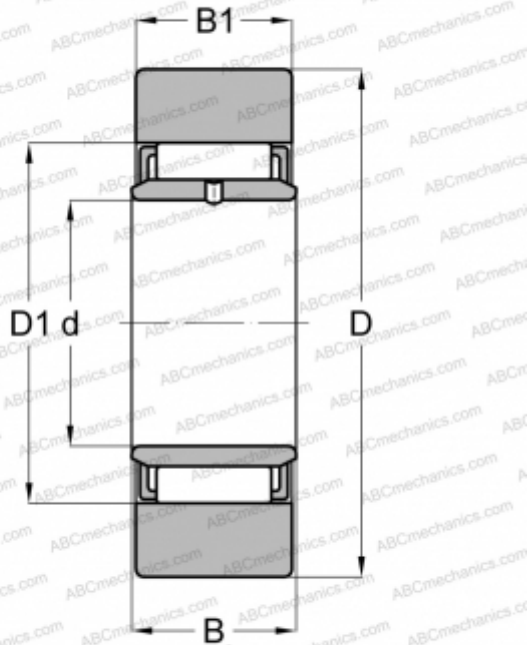

STO8-X-TV INA

Yoke type track roller

TYPE: Roller bearings, Yoke type track rollers, Without axial guidance, With an inner ring, Outer ring without ribs, cylindrical outer ring

Technical specification

DIMENSIONS, MM