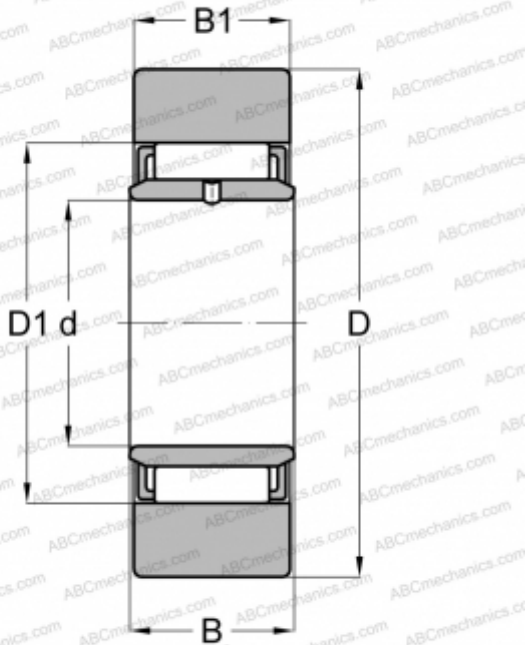

## STO 8 DZ FAG

Yoke type track roller

TYPE: Roller bearings, Yoke type track rollers, Without axial guidance, With an inner ring, Outer ring without ribs, cylindrical outer ring

### Technical specification

#### DIMENSIONS, MM

d	8,000
D	24,000
D1	15,000
B	10,000
B1	9,800