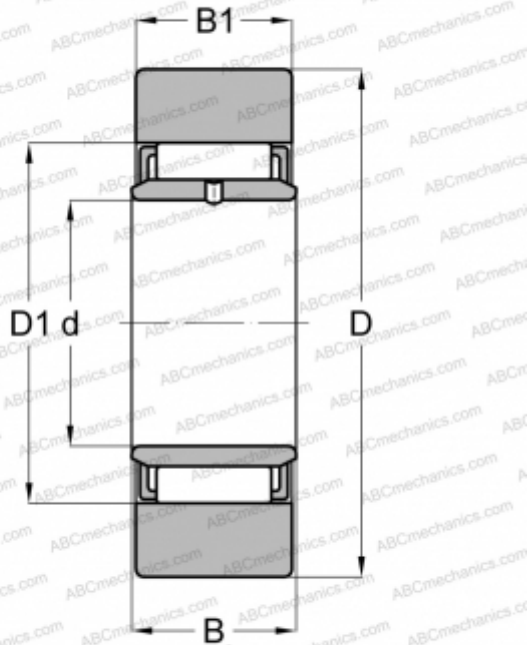

STO 8 TN X SKF

Yoke type track roller

TYPE: Roller bearings, Yoke type track rollers, Without axial guidance, With an inner ring, Outer ring without ribs, cylindrical outer ring

Technical specification

DIMENSIONS, MM