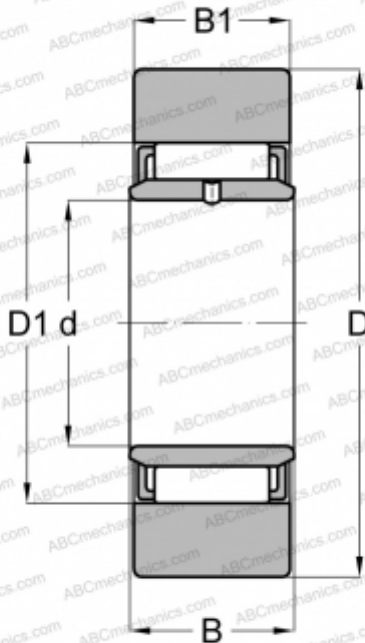

STO 8 DZ TORRINGTON

Yoke type track roller

TYPE: Roller bearings, Yoke type track rollers, Without axial guidance, With an inner ring, Outer ring without ribs, cylindrical outer ring

Technical specification

DIMENSIONS, MM

d	8,000
D	24,000
D1	15,000
B	10,000
B1	9,800

MANUFACTURER

[TORRINGTON](#)

INTERCHANGE

ABC	STO 8 X
INA	STO8-X-TV
FAG	STO 8 DZ
SKF	STO 8 TN X
IKO	NAST 8
KOYO	STO8DZ
JNS	NAST8
NTN	NAB2/8X