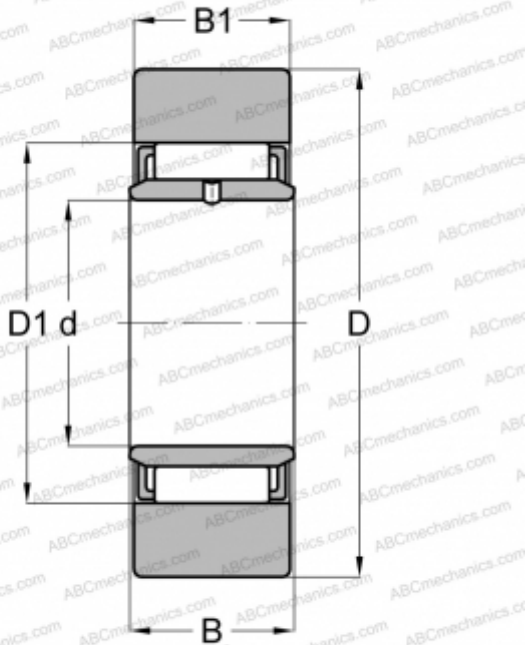

## STO8DZ KOYO

Yoke type track roller

TYPE: Roller bearings, Yoke type track rollers, Without axial guidance, With an inner ring, Outer ring without ribs, cylindrical outer ring

### Technical specification

#### DIMENSIONS, MM

d	8,000
D	24,000
D1	15,000
B	10,000
B1	9,800