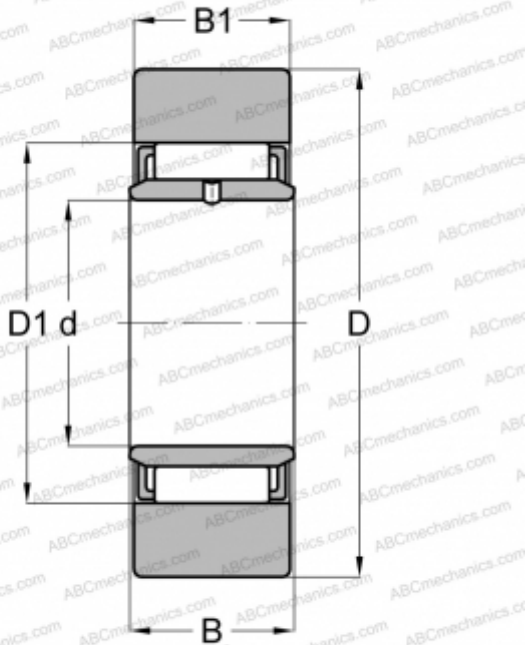

## NAB2/8X NTN

Yoke type track roller

TYPE: Roller bearings, Yoke type track rollers, Without axial guidance, With an inner ring, Outer ring without ribs, cylindrical outer ring

### Technical specification

#### DIMENSIONS, MM

d	8,000
D	24,000
D1	15,000
B	10,000
B1	9,800