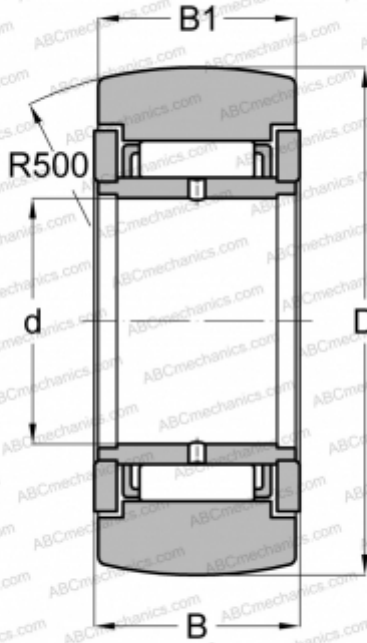

STO 6 ZZ ABC

Yoke type track roller

TYPE: Roller bearings, Yoke type track rollers, Without axial guidance, Outer ring without ribs, shields 2Z, With an inner ring

Technical specification

DIMENSIONS, MM

d	6,000
D	19,000
B	14,000
B1	13,800