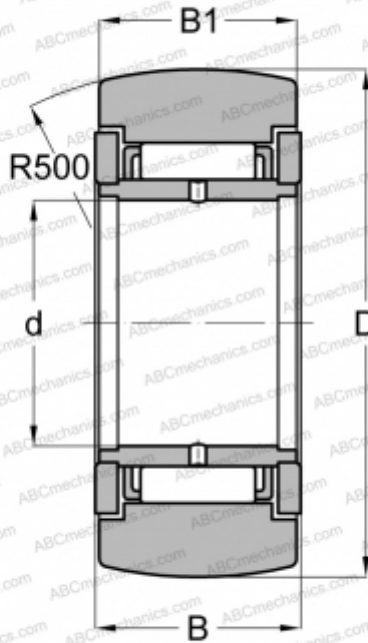

STO 6 2Z FAG

Yoke type track roller

TYPE: Roller bearings, Yoke type track rollers, Without axial guidance, Outer ring without ribs, shields 2Z, With an inner ring

Technical specification

DIMENSIONS, MM

d	6,000
D	19,000
B	14,000
B1	13,800