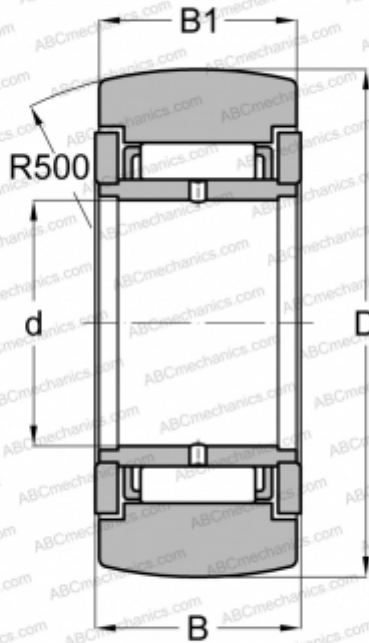

NAST 6 2Z SKF

Yoke type track roller

TYPE: Roller bearings, Yoke type track rollers, Without axial guidance, Outer ring without ribs, shields 2Z, With an inner ring

Technical specification

DIMENSIONS, MM

d	6,000
D	19,000
B	14,000
B1	13,800