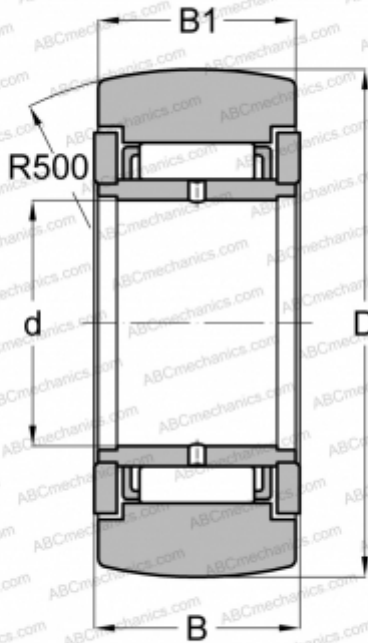

STO 6 ZZ TORRINGTON

Yoke type track roller

TYPE: Roller bearings, Yoke type track rollers, Without axial guidance, Outer ring without ribs, shields 2Z, With an inner ring

Technical specification

DIMENSIONS, MM