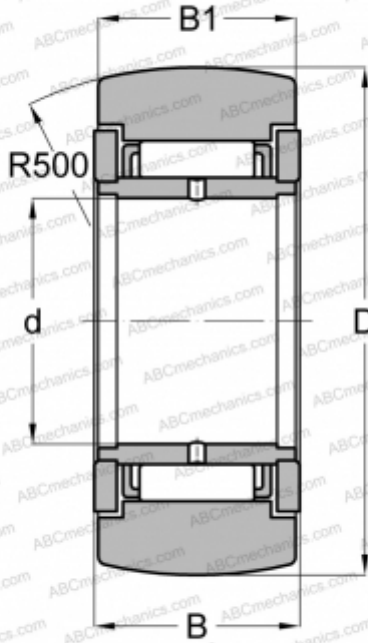

## NAST 6 ZZR IKO

Yoke type track roller

TYPE: Roller bearings, Yoke type track rollers, Without axial guidance, Outer ring without ribs, shields 2Z, With an inner ring

### Technical specification

#### DIMENSIONS, MM

d	6,000
D	19,000
B	14,000
B1	13,800