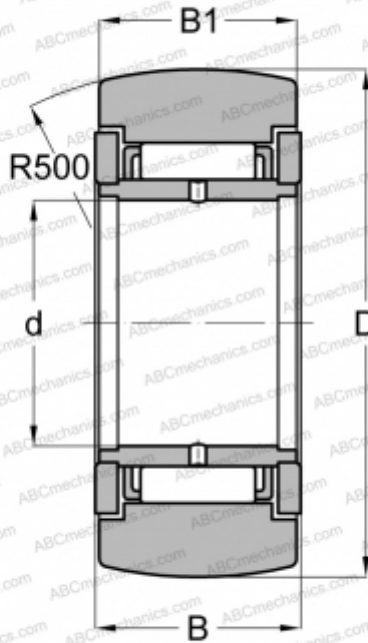

## NAST 6 ZZR JNS

Yoke type track roller

TYPE: Roller bearings, Yoke type track rollers, Without axial guidance, Outer ring without ribs, shields 2Z, With an inner ring

### Technical specification

#### DIMENSIONS, MM

d	6,000
D	19,000
B	14,000
B1	13,800