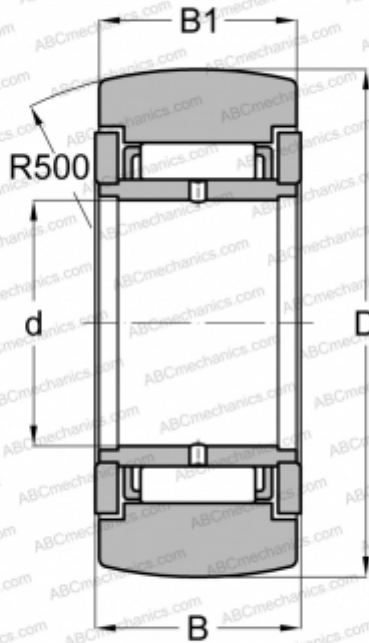

STO 8 ZZ ABC

Yoke type track roller

TYPE: Roller bearings, Yoke type track rollers, Without axial guidance, Outer ring without ribs, shields 2Z, With an inner ring

Technical specification

DIMENSIONS, MM

d	8,000
D	24,000
B	14,000
B1	13,800