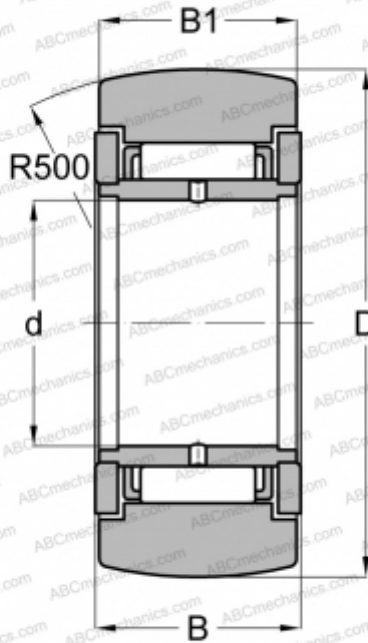

STO 8 2Z FAG

Yoke type track roller

TYPE: Roller bearings, Yoke type track rollers, Without axial guidance, Outer ring without ribs, shields 2Z, With an inner ring

Technical specification

DIMENSIONS, MM

d	8,000
D	24,000
B	14,000
B1	13,800