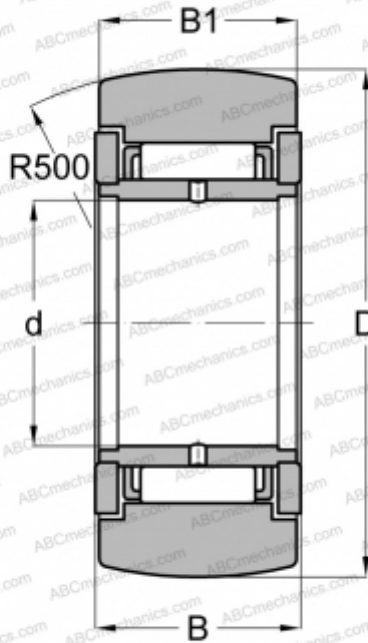

NAST 8 2Z SKF

Yoke type track roller

TYPE: Roller bearings, Yoke type track rollers, Without axial guidance, Outer ring without ribs, shields 2Z, With an inner ring

Technical specification

DIMENSIONS, MM

d	8,000
D	24,000
B	14,000
B1	13,800