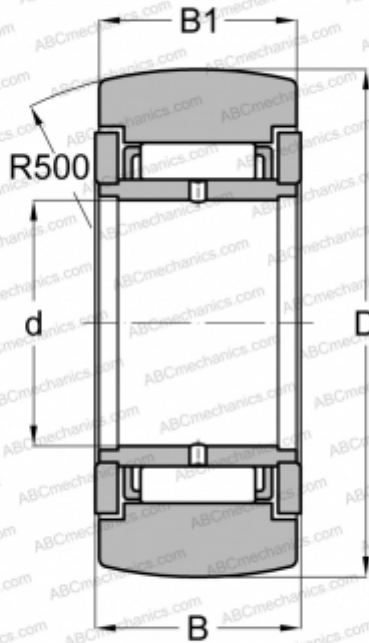

## STO 8 ZZ TORRINGTON

Yoke type track roller

TYPE: Roller bearings, Yoke type track rollers, Without axial guidance, Outer ring without ribs, shields 2Z, With an inner ring

### Technical specification

#### DIMENSIONS, MM

d	8,000
D	24,000
B	14,000
B1	13,800