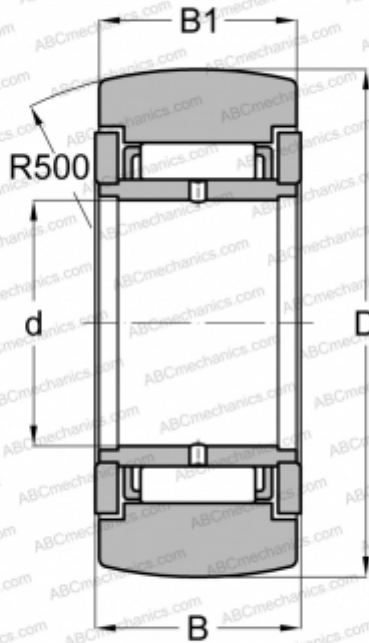

NAST 8 ZZR IKO

Yoke type track roller

TYPE: Roller bearings, Yoke type track rollers, Without axial guidance, Outer ring without ribs, shields 2Z, With an inner ring

Technical specification

DIMENSIONS, MM