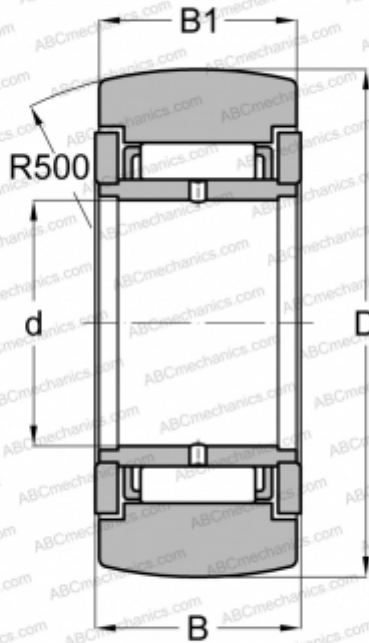

STO8ZZ KOYO

Yoke type track roller

TYPE: Roller bearings, Yoke type track rollers, Without axial guidance, Outer ring without ribs, shields 2Z, With an inner ring

Technical specification

DIMENSIONS, MM

| | |
|----|--------|
| d | 8,000 |
| D | 24,000 |
| B | 14,000 |
| B1 | 13,800 |