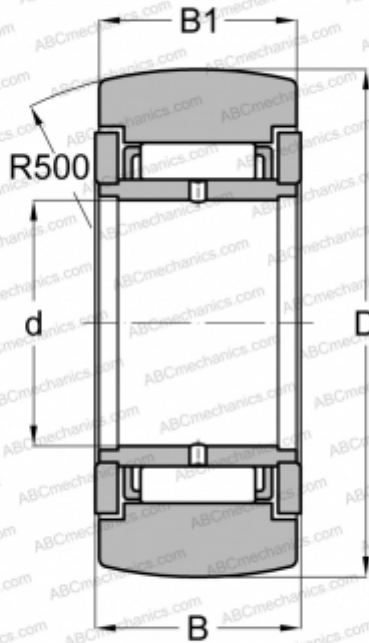

## NAST 8 ZZR JNS

Yoke type track roller

TYPE: Roller bearings, Yoke type track rollers, Without axial guidance, Outer ring without ribs, shields 2Z, With an inner ring

### Technical specification

#### DIMENSIONS, MM

d	8,000
D	24,000
B	14,000
B1	13,800