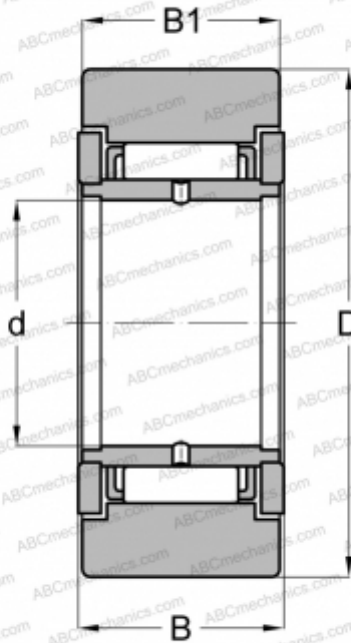

STO 6 ZZ ABC

Yoke type track roller

TYPE: Roller bearings, Yoke type track rollers, Without axial guidance, With an inner ring, Outer ring without ribs, shields 2Z, cylindrical outer ring

Technical specification

DIMENSIONS, MM

d	6,000
D	19,000
B	14,000
B1	13,800

MANUFACTURER

[ABC](#)

INTERCHANGE

FAG	STO 6 ZZ DZ
SKF	NAST 6 P ZZ
TORRINGTON	STO 6 ZZ DZ
IKO	NAST 6 ZZ
JNS	NAST 6 ZZ