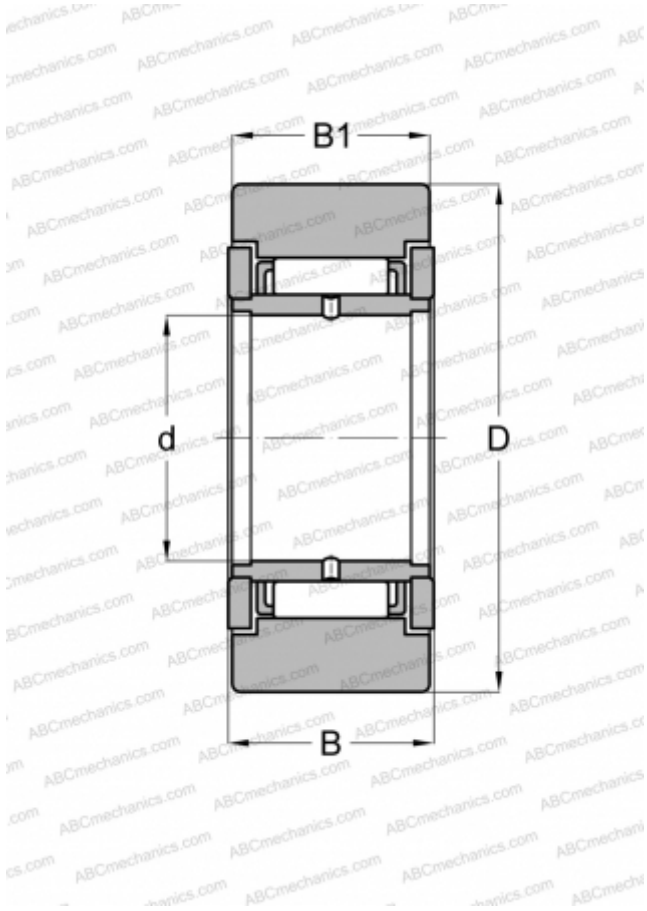

## STO 6 2Z DZ FAG

Yoke type track roller

TYPE: Roller bearings, Yoke type track rollers, Without axial guidance, With an inner ring, Outer ring without ribs, shields 2Z, cylindrical outer ring

#### DIMENSIONS, MM

d	6,000
D	19,000
B	14,000
B1	13,800