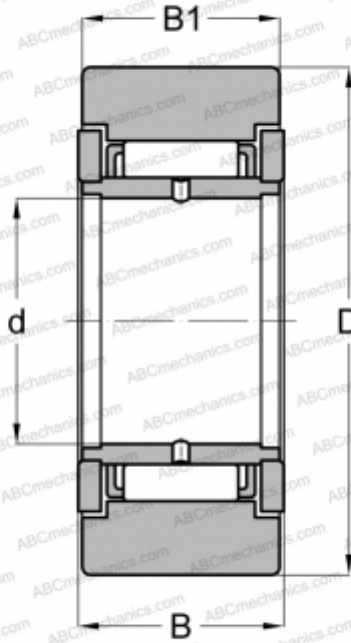

## NAST 6 ZZ IKO

Yoke type track roller

TYPE: Roller bearings, Yoke type track rollers, Without axial guidance, With an inner ring, Outer ring without ribs, shields 2Z, cylindrical outer ring

### Technical specification

#### DIMENSIONS, MM

d	6,000
D	19,000
B	14,000
B1	13,800