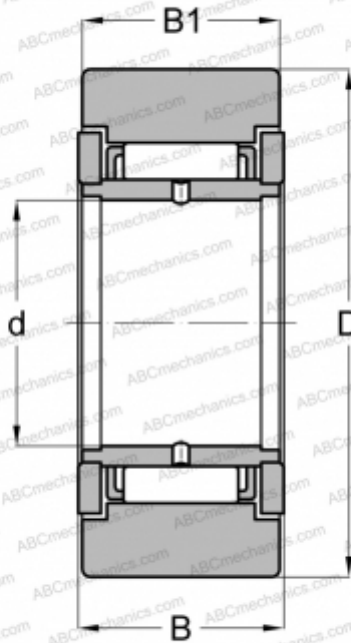

## STO 8 ZZ ABC

Yoke type track roller

TYPE: Roller bearings, Yoke type track rollers, Without axial guidance, With an inner ring, Outer ring without ribs, shields 2Z, cylindrical outer ring

### Technical specification

#### DIMENSIONS, MM

d	8,000
D	24,000
B	14,000
B1	13,800