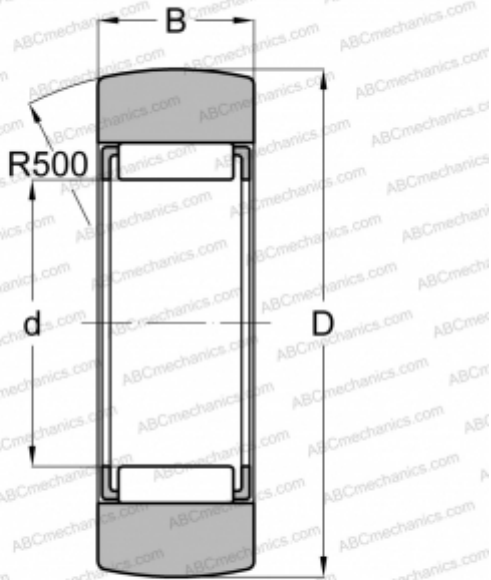

## RST05-TV INA

Yoke type track roller

TYPE: Roller bearings, Yoke type track rollers, Without axial guidance, Without an inner ring, Outer ring without ribs

### Technical specification

#### DIMENSIONS, MM

d	7,000
D	16,000
B	7,800