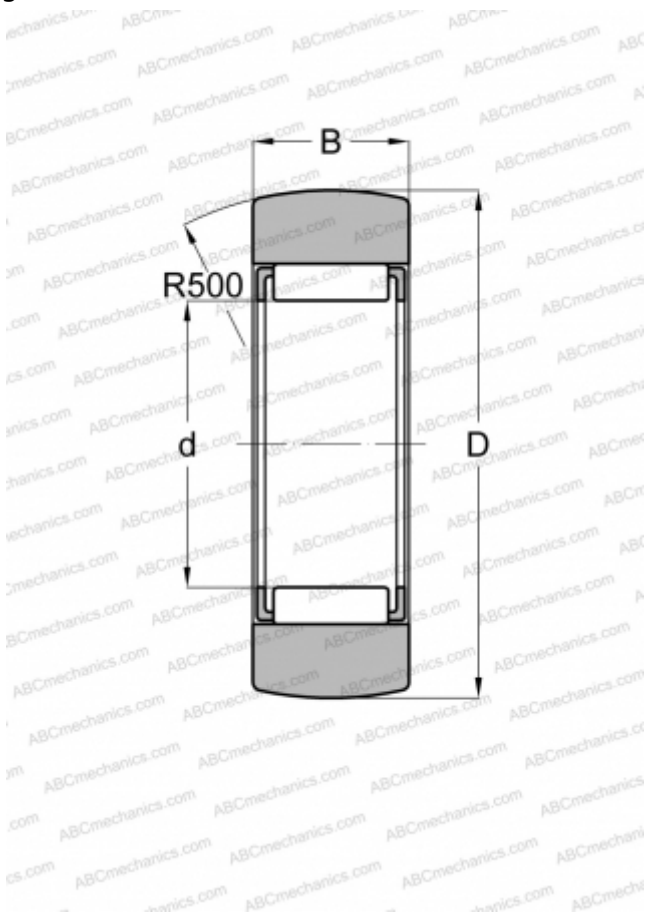

RSTO 6 ABC

Yoke type track roller

TYPE: Roller bearings, Yoke type track rollers, Without axial guidance, Without an inner ring, Outer ring without ribs

Technical specification

DIMENSIONS, MM

d	10,000
D	19,000
B	9,800