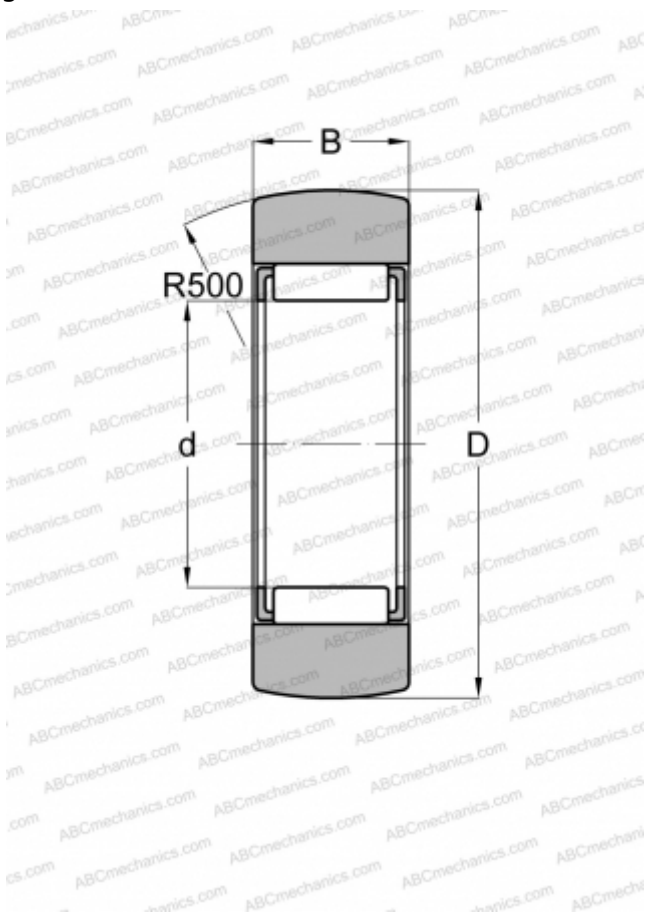

RST06-TV INA

Yoke type track roller

TYPE: Roller bearings, Yoke type track rollers, Without axial guidance, Without an inner ring, Outer ring without ribs

Technical specification

DIMENSIONS, MM

d	10,000
D	19,000
B	9,800