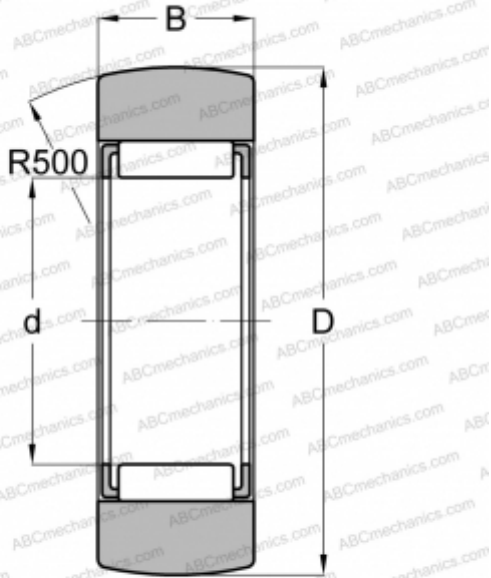

## RSTO 6 FAG

Yoke type track roller

TYPE: Roller bearings, Yoke type track rollers, Without axial guidance, Without an inner ring, Outer ring without ribs

### Technical specification

#### DIMENSIONS, MM

d	10,000
D	19,000
B	9,800