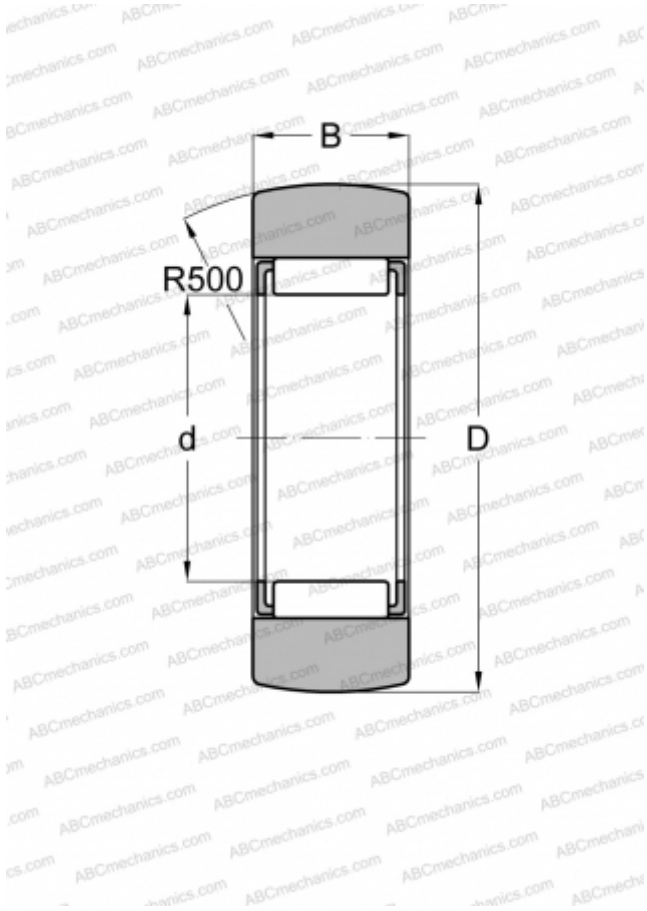

## RSTO 6 TN SKF

Yoke type track roller

TYPE: Roller bearings, Yoke type track rollers, Without axial guidance, Without an inner ring, Outer ring without ribs

### Technical specification

#### DIMENSIONS, MM

d	10,000
D	19,000
B	9,800