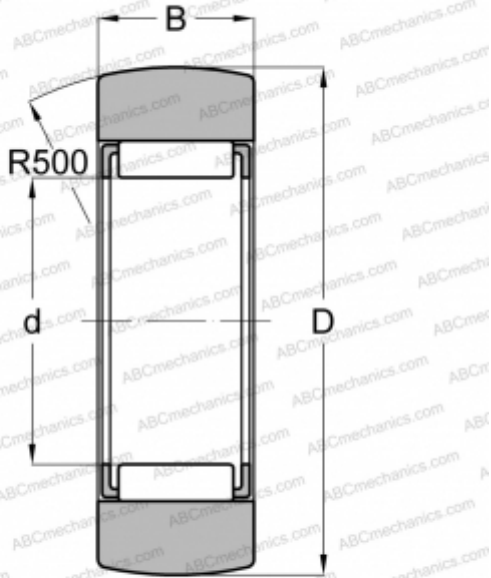

RSTO 6 TORRINGTON

Yoke type track roller

TYPE: Roller bearings, Yoke type track rollers, Without axial guidance, Without an inner ring, Outer ring without ribs

Technical specification

DIMENSIONS, MM

d	10,000
D	19,000
B	9,800