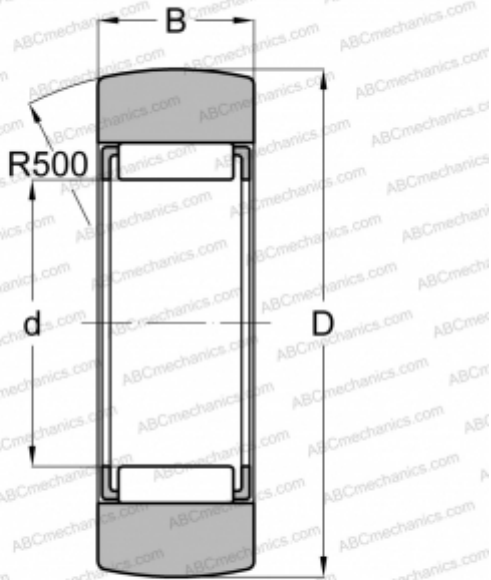

RST06 KOYO

Yoke type track roller

TYPE: Roller bearings, Yoke type track rollers, Without axial guidance, Without an inner ring, Outer ring without ribs

Technical specification

DIMENSIONS, MM

d	10,000
D	19,000
B	9,800