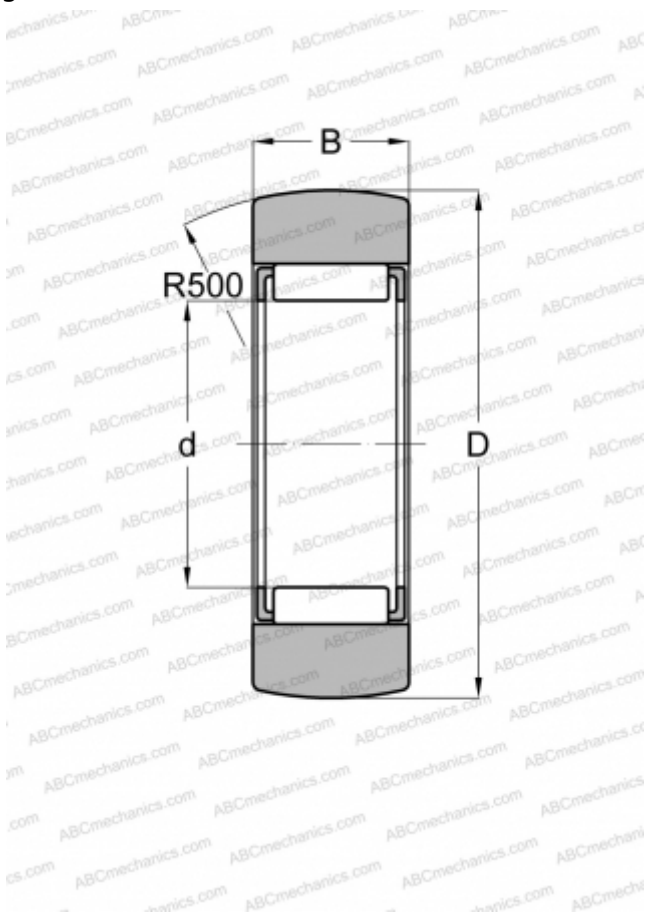

RNAB2/6T2 NTN

Yoke type track roller

TYPE: Roller bearings, Yoke type track rollers, Without axial guidance, Without an inner ring, Outer ring without ribs

Technical specification

DIMENSIONS, MM

d	10,000
D	19,000
B	9,800