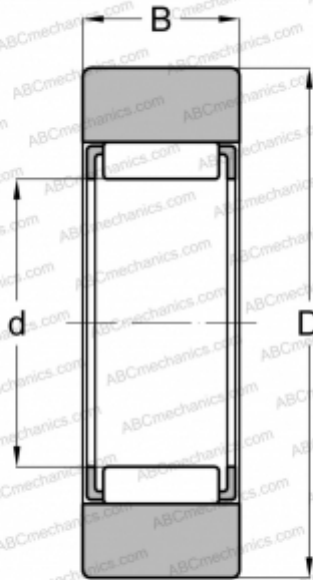

RST05-X-TV INA

Yoke type track roller

TYPE: Roller bearings, Yoke type track rollers, Without axial guidance, Without an inner ring, Outer ring without ribs, cylindrical outer ring

Technical specification

DIMENSIONS, MM

d	7,000
D	16,000
B	7,800

MANUFACTURER

[INA](#)

INTERCHANGE

ABC	RSTO 5 X
FAG	RSTO5 DZ
SKF	RSTO 5 X TN
TORRINGTON	RSTO 5 DZ
IKO	RNAS T 5
JNS	RNAS T5
NTN	RNAB2/5XT2