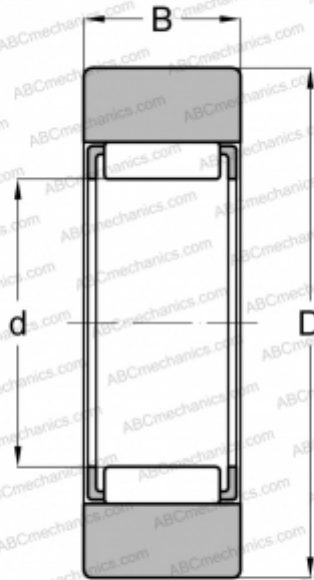

RSTO 6 X ABC

Yoke type track roller

TYPE: Roller bearings, Yoke type track rollers, Without axial guidance, Without an inner ring, Outer ring without ribs, cylindrical outer ring

Technical specification

DIMENSIONS, MM