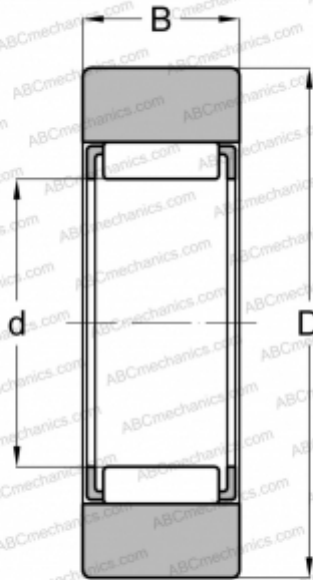

RST06-X-TV INA

Yoke type track roller

TYPE: Roller bearings, Yoke type track rollers, Without axial guidance, Without an inner ring, Outer ring without ribs, cylindrical outer ring

Technical specification

DIMENSIONS, MM

d	10,000
D	19,000
B	9,800

MANUFACTURER

[INA](#)

INTERCHANGE

ABC	RSTO 6 X
FAG	RSTO6 DZ
SKF	RSTO 6 X TN
TORRINGTON	RSTO 6 DZ
IKO	RNAS T 6
KOYO	RSTO6DZ
JNS	RNAS T6
NTN	RNAB2/6XT2