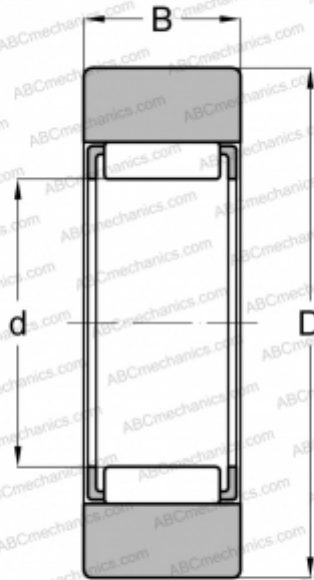

RST06 DZ FAG

Yoke type track roller

TYPE: Roller bearings, Yoke type track rollers, Without axial guidance, Without an inner ring, Outer ring without ribs, cylindrical outer ring

Technical specification

DIMENSIONS, MM