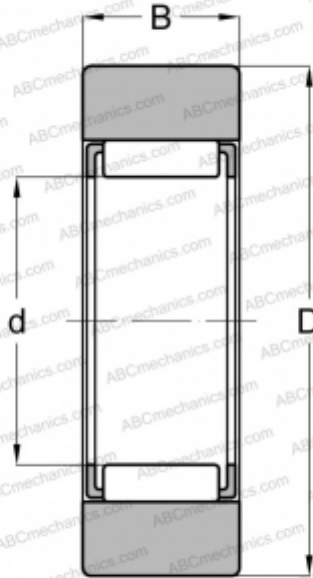

RSTO 6 X TN SKF

Yoke type track roller

TYPE: Roller bearings, Yoke type track rollers, Without axial guidance, Without an inner ring, Outer ring without ribs, cylindrical outer ring

Technical specification

DIMENSIONS, MM

d	10,000
D	19,000
B	9,800

MANUFACTURER

[SKF](#)

INTERCHANGE

ABC	RSTO 6 X
INA	RSTO6-X-TV
FAG	RSTO6 DZ
TORRINGTON	RSTO 6 DZ
IKO	RNAS T 6
KOYO	RSTO6DZ
JNS	RNAS T 6
NTN	RNAB2/6XT2