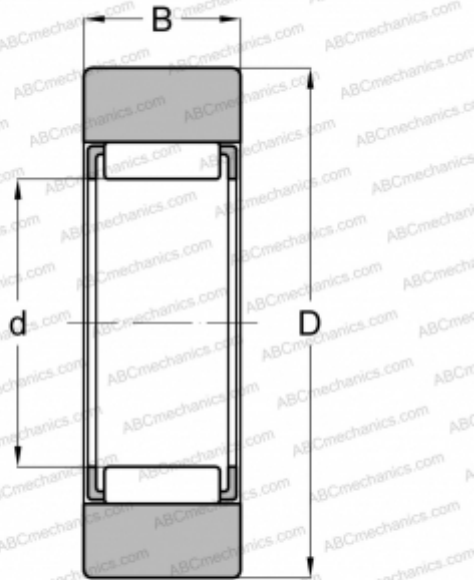

RSTO 6 DZ TORRINGTON

Yoke type track roller

TYPE: Roller bearings, Yoke type track rollers, Without axial guidance, Without an inner ring, Outer ring without ribs, cylindrical outer ring

Technical specification

DIMENSIONS, MM

d	10,000
D	19,000
B	9,800

MANUFACTURER

[TORRINGTON](#)

INTERCHANGE

ABC	RSTO 6 X
INA	RSTO6-X-TV
FAG	RSTO6 DZ
SKF	RSTO 6 X TN
IKO	RNAS T 6
KOYO	RSTO6DZ
JNS	RNAS T 6
NTN	RNAB2/6XT2