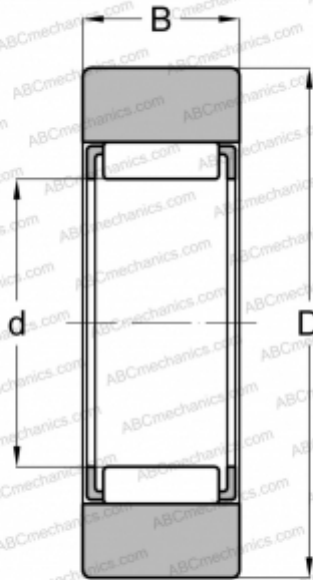

RNAB2/6XT2 NTN

Yoke type track roller

TYPE: Roller bearings, Yoke type track rollers, Without axial guidance, Without an inner ring, Outer ring without ribs, cylindrical outer ring

Technical specification

DIMENSIONS, MM

d	10,000
D	19,000
B	9,800

MANUFACTURER

[NTN](#)

INTERCHANGE

ABC	RSTO 6 X
INA	RSTO6-X-TV
FAG	RSTO6 DZ
SKF	RSTO 6 X TN
TORRINGTON	RSTO 6 DZ
IKO	RNAS T 6
KOYO	RSTO6DZ
JNS	RNAS T 6