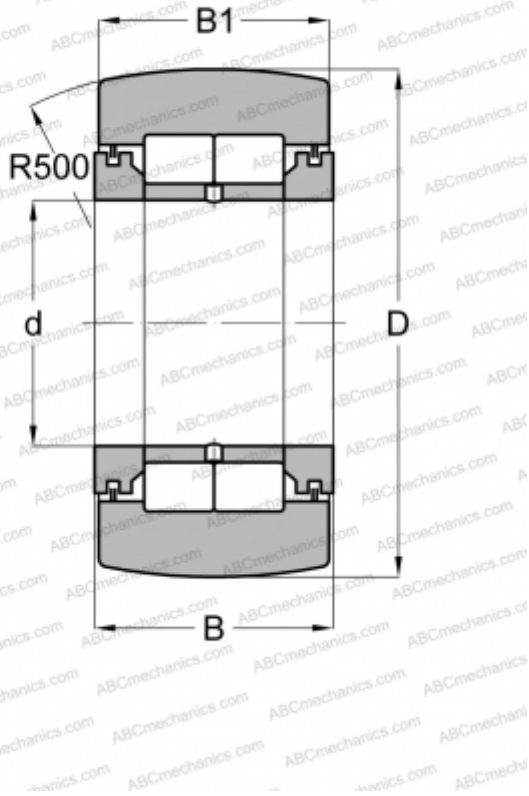

NUTR 15 ABC

Yoke type track roller

TYPE: Roller bearings, Yoke type track rollers, With axial guidance, Full complement cylindrical roller set, labyrinth seals on both sides

Technical specification

DIMENSIONS, MM