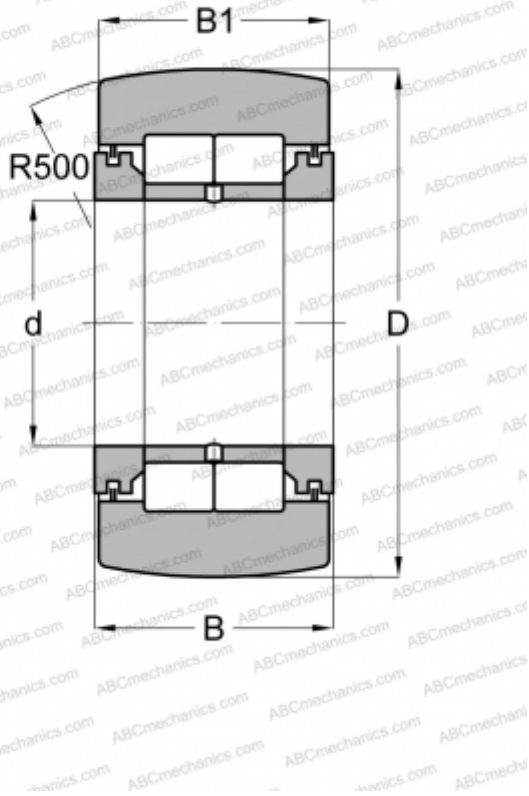

NUTR15 INA

Yoke type track roller

TYPE: Roller bearings, Yoke type track rollers, With axial guidance, Full complement cylindrical roller set, labyrinth seals on both sides

Technical specification

DIMENSIONS, MM