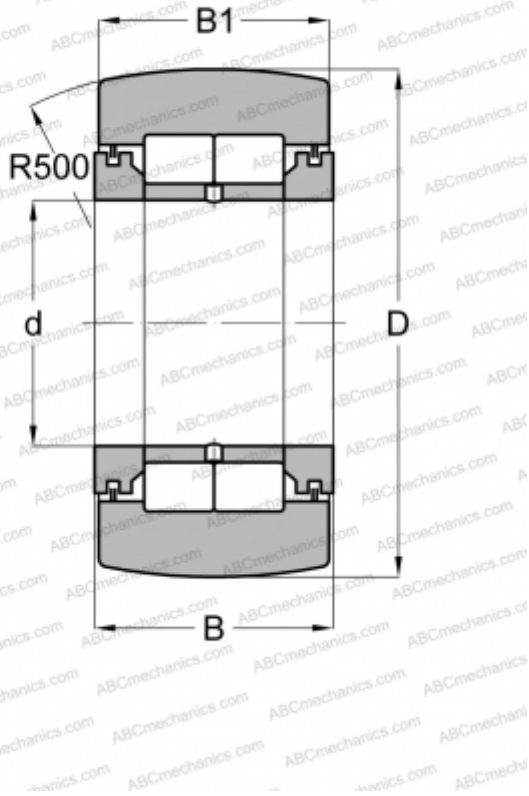

## NUTR 15 A SKF

Yoke type track roller

TYPE: Roller bearings, Yoke type track rollers, With axial guidance, Full complement cylindrical roller set, labyrinth seals on both sides

### Technical specification

#### DIMENSIONS, MM

d	15,000
D	35,000
B	19,000
B1	18,000