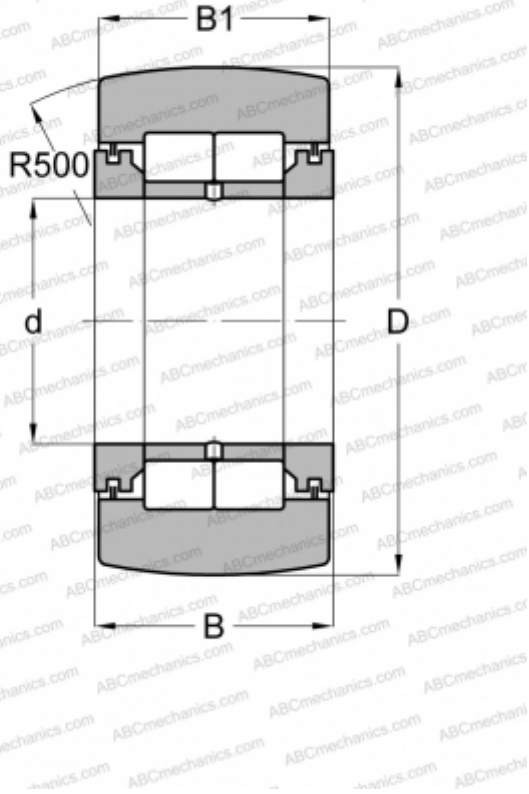

MCYRD-15 McGill

Yoke type track roller

TYPE: Roller bearings, Yoke type track rollers, With axial guidance, Full complement cylindrical roller set, labyrinth seals on both sides

Technical specification

DIMENSIONS, MM