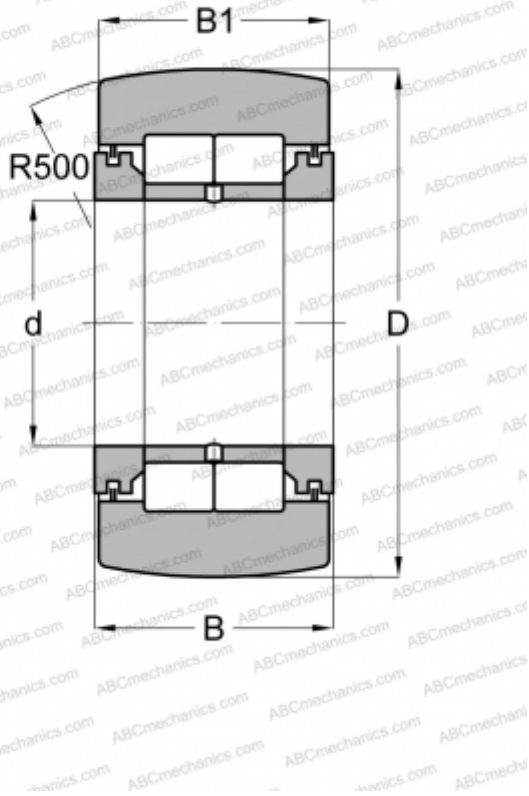

NUTR15 KOYO

Yoke type track roller

TYPE: Roller bearings, Yoke type track rollers, With axial guidance, Full complement cylindrical roller set, labyrinth seals on both sides

Technical specification

DIMENSIONS, MM