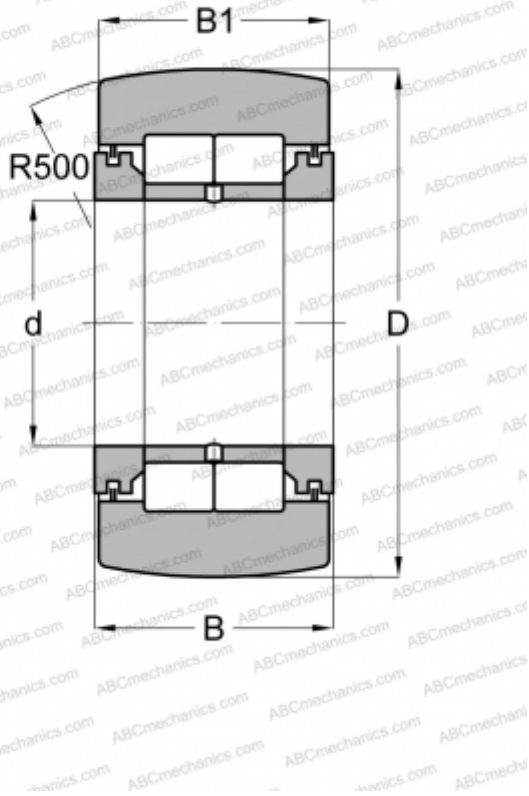

## NUTR 1542 ABC

Yoke type track roller

TYPE: Roller bearings, Yoke type track rollers, With axial guidance, Full complement cylindrical roller set, labyrinth seals on both sides

### Technical specification

#### DIMENSIONS, MM

d	15,000
D	42,000
B	19,000
B1	18,000